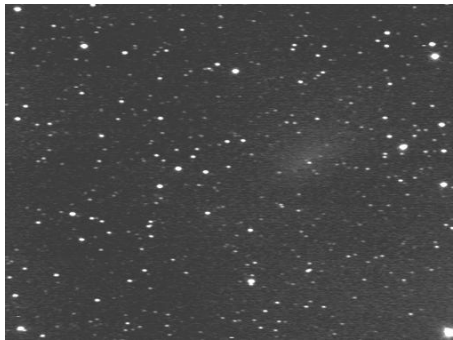

Local Group Galaxies You Might See Tonight

Stellar Journeys – Larry McHenry

Milky-Way

12mm fisheye, StellaCam-II @ 8 seconds

AllSky Cam, ASI290MC @ 30seconds

M31, M32, M110 - Andromeda

8" SCT f6.3, ASI294MC @ 65 minutes

M33 - Triangulum

8" SCT f6.3, StellaCam-3 @ 180 seconds

NGC147 - Cassiopeia

6" RC f5, StellaCam-3 @ 20 seconds

NGC185 - Cassiopeia

6" RC f5, StellaCam-3 @ 20 seconds

IC10 – Cassiopeia

6" RC f5, StellaCam-3 @ 30 seconds

UGCA86 – Camelopardalis

8" SCT f6.3, StellaCam-3 @ 180 seconds

ismch@comcast.net

(photos by Larry McHenry)

<http://stellar-journeys.org/>