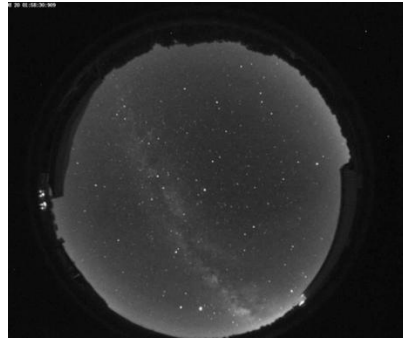

Local Group Galaxies You Might See Tonight

Stellar Journeys – Larry McHenry

Milky-Way

12mm fisheye, StellaCam-II @ 8 seconds

AllSky Cam, ASI290MC @ 30seconds

M31, M32, M110 - Andromeda

8" SCT f6.3, ASI294MC @ 65 minutes

M33 - Triangulum

8" SCT f6.3, StellaCam-3 @ 180 seconds

NGC147 - Cassiopeia

6" RC f5, StellaCam-3 @ 20 seconds

NGC185 - Cassiopeia

6" RC f5, StellaCam-3 @ 20 seconds

IC10 – Cassiopeia

6" RC f5, StellaCam-3 @ 30 seconds

UGCA86 – Camelopardalis

8" SCT f6.3, StellaCam-3 @ 180 seconds

ismch@comcast.net

(photos by Larry McHenry)

<http://stellar-journeys.org/>