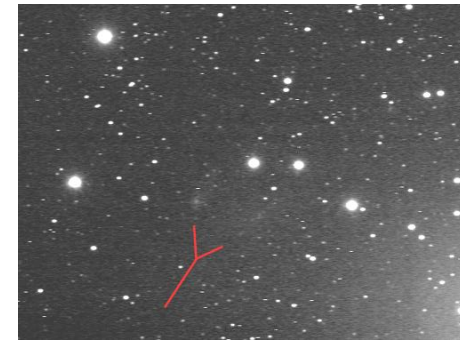

M33 - Triangulum

8" SCT f6.3, StellaCam-3 @ 180 seconds

NGC147 - Cassiopeia

6" RC f5, StellaCam-3 @ 20 seconds

NGC185 - Cassiopeia

6" RC f5, StellaCam-3 @ 20 seconds

IC10 – Cassiopeia

6" RC f5, StellaCam-3 @ 30 seconds

UGCA86 – Camelopardalis

8" SCT f6.3, StellaCam-3 @ 180 seconds

ismch@comcast.net

(photos by Larry McHenry)

<http://stellar-journeys.org/>