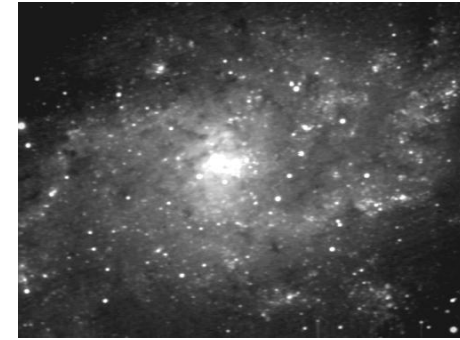

Local Group Galaxies You Might See Tonight

Stellar Journeys – Larry McHenry

Milky-Way

12mm fisheye, StellaCam-II @ 8 seconds

AllSky Cam, ASI290MC @ 30seconds

M31, M32, M110 - Andromeda

8" SCT f6.3, ASI294MC @ 65 minutes

M33 - Triangulum

8" SCT f6.3, StellaCam-3 @ 180 seconds

NGC147 - Cassiopeia

6" RC f5, StellaCam-3 @ 20 seconds

NGC185 - Cassiopeia

6" RC f5, StellaCam-3 @ 20 seconds

IC10 – Cassiopeia

6" RC f5, StellaCam-3 @ 30 seconds

UGCA86 – Camelopardalis

8" SCT f6.3, StellaCam-3 @ 180 seconds

ismch@comcast.net

(photos by Larry McHenry)

<http://stellar-journeys.org/>