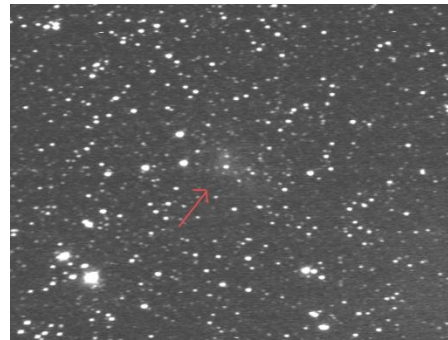

M33 - Triangulum

8" SCT f6.3, StellaCam-3 @ 180 seconds

NGC147 - Cassiopeia

6" RC f5, StellaCam-3 @ 20 seconds

NGC185 - Cassiopeia

6" RC f5, StellaCam-3 @ 20 seconds

IC10 – Cassiopeia

6" RC f5, StellaCam-3 @ 30 seconds

UGCA86 – Camelopardalis

8" SCT f6.3, StellaCam-3 @ 180 seconds

ismch@comcast.net

(photos by Larry McHenry)

<http://stellar-journeys.org/>